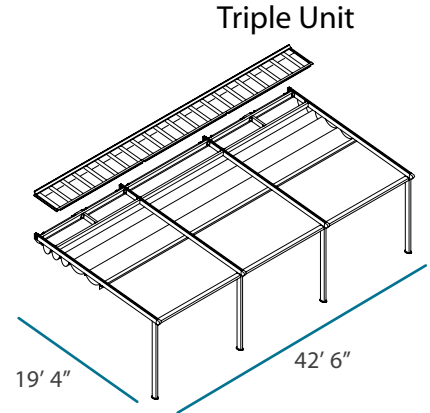

Pergotenda® Iridium, aluminum becomes weightless. Simple solid shapes, functional strength in perfect Corradi style.

IRIDIUM DIMENSIONS

Max Dimensions

IRIDIUM COLOUR CHART

Wood Colours

Chestnut

White

Anthracite