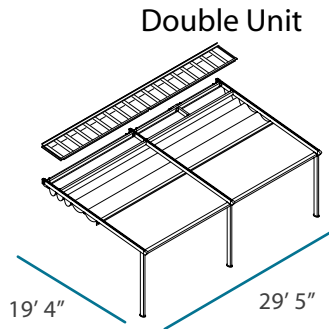

Pergotenda® Iridium, aluminum becomes weightless. Simple solid shapes, functional strength in perfect Corradi style.

IRIDIUM DIMENSIONS

Max Dimensions

IRIDIUM COLOUR CHART

Wood Colours

Chestnut

White

Anthracite