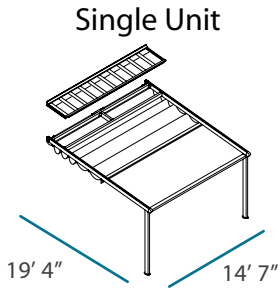

Pergotenda® Iridium, aluminum becomes weightless. Simple solid shapes, functional strength in perfect Corradi style.

IRIDIUM DIMENSIONS

Max Dimensions

IRIDIUM COLOUR CHART

Wood Colours

Chestnut

White

Anthracite